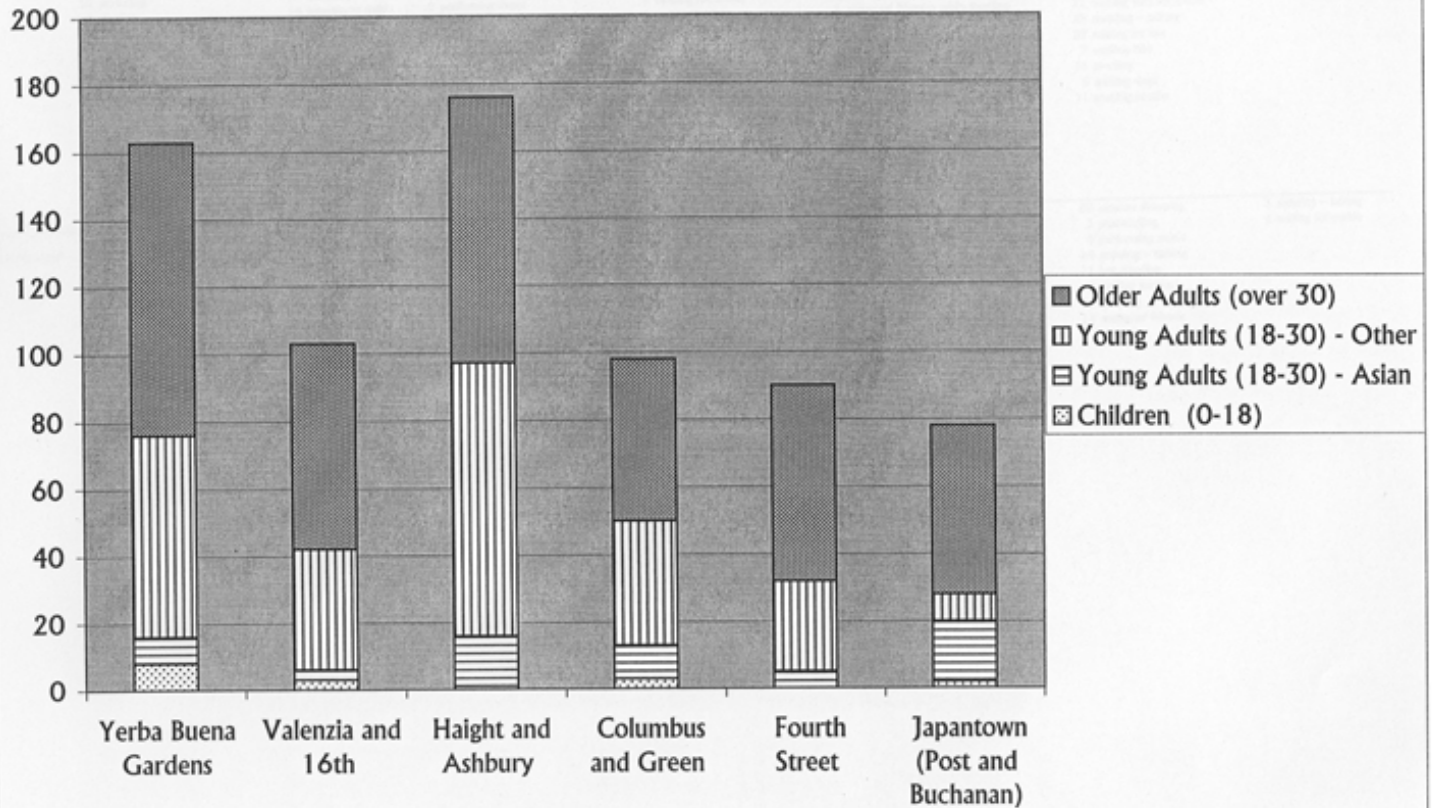

Evening Pedestrian Traffic