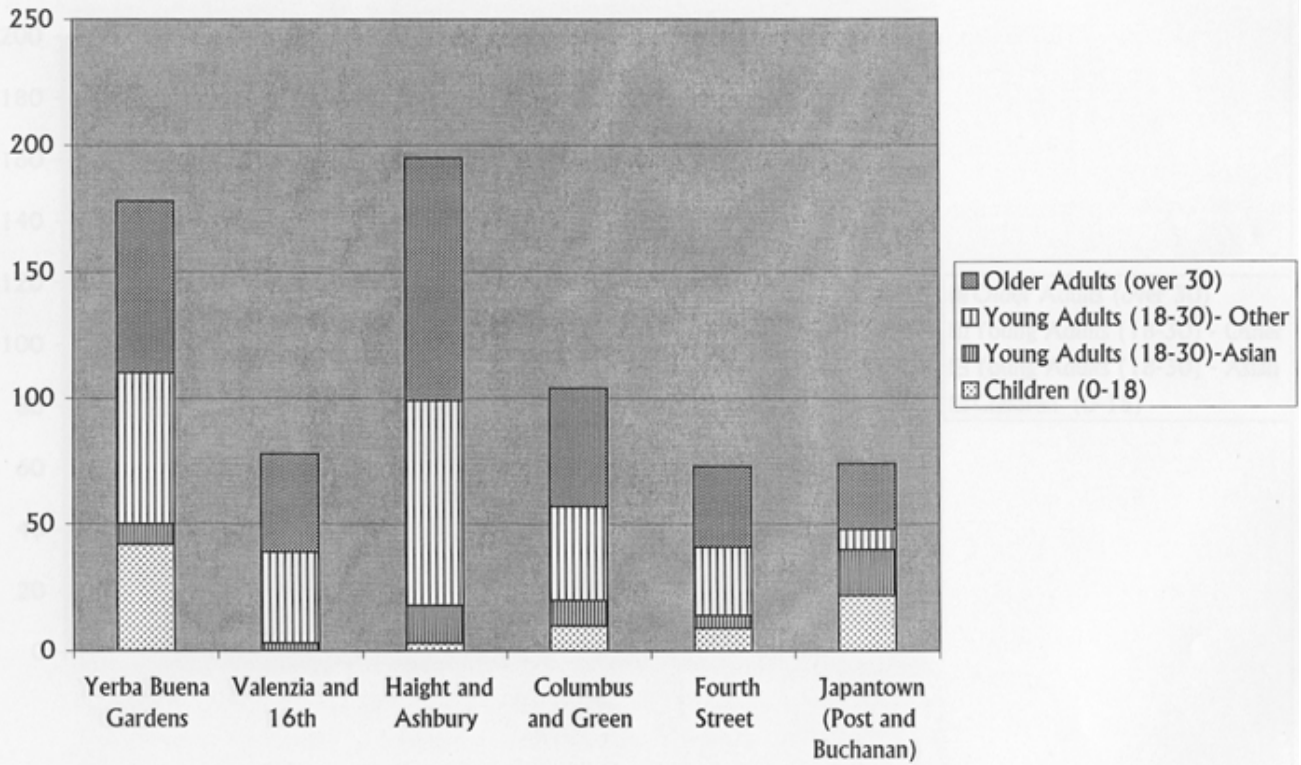

Afternoon Pedestrian Traffic											
	Children (0-18)		Young adults (18-30)						Older adults (over 30)		Total
			Asian		Other		Total				
Yerba Buena Gardens 3:00 - 3:15 February 6, 2000	42	21%	8	4%	60	30%	68	35%	87	44%	197
Valenzia and 16th 1:30 - 1:45 February 6, 2000	0	0%	3	3%	36	36%	39	39%	61	61%	100
Haight and Ashbury 3:30 - 3:45 February 13, 2000	3	2%	15	8%	81	46%	96	54%	79	44%	178
Columbus and Green 3:40 - 3:55 March 13, 2000	10	10%	10	10%	37	35%	47	45%	48	46%	105
Fourth Street 2:00 - 2:15 March 13, 2000	9	9%	5	5%	27	27%	32	32%	58	59%	99
Japantown Post and Buchanan 2:00 - 2:15 October 16, 1999	9	11%	14	18%	6	8%	20	25%	50	63%	79

Evening Pedestrian Traffic											
	Children (0-18)		Young adults (18-30)						Older adults (over 30)		Total
			Asian		Other		Total				
Yerba Buena Gardens 7:45 - 8:00 February 12, 2000	8	8%	19	19%	32	32%	51	52%	40	40%	99
Valenzia and 16th 8:05 - 8:20 March 12, 2000	3	3%	7	7%	36	35%	43	42%	56	55%	102
Haight and Ashbury 8:00 - 8:15 March 19, 2000	1	1%	18	13%	60	43%	78	56%	61	44%	140
Columbus and Green 9:25 - 9:40 March 19, 2000	3	2%	16	11%	67	45%	83	56%	62	42%	148
Fourth Street closed in the evenings											
Japantown Post and Buchanan 8:00 - 8:15 October 30, 1999	2	3%	19	29%	10	15%	29	44%	35	53%	66

Afternoon Pedestrian Traffic